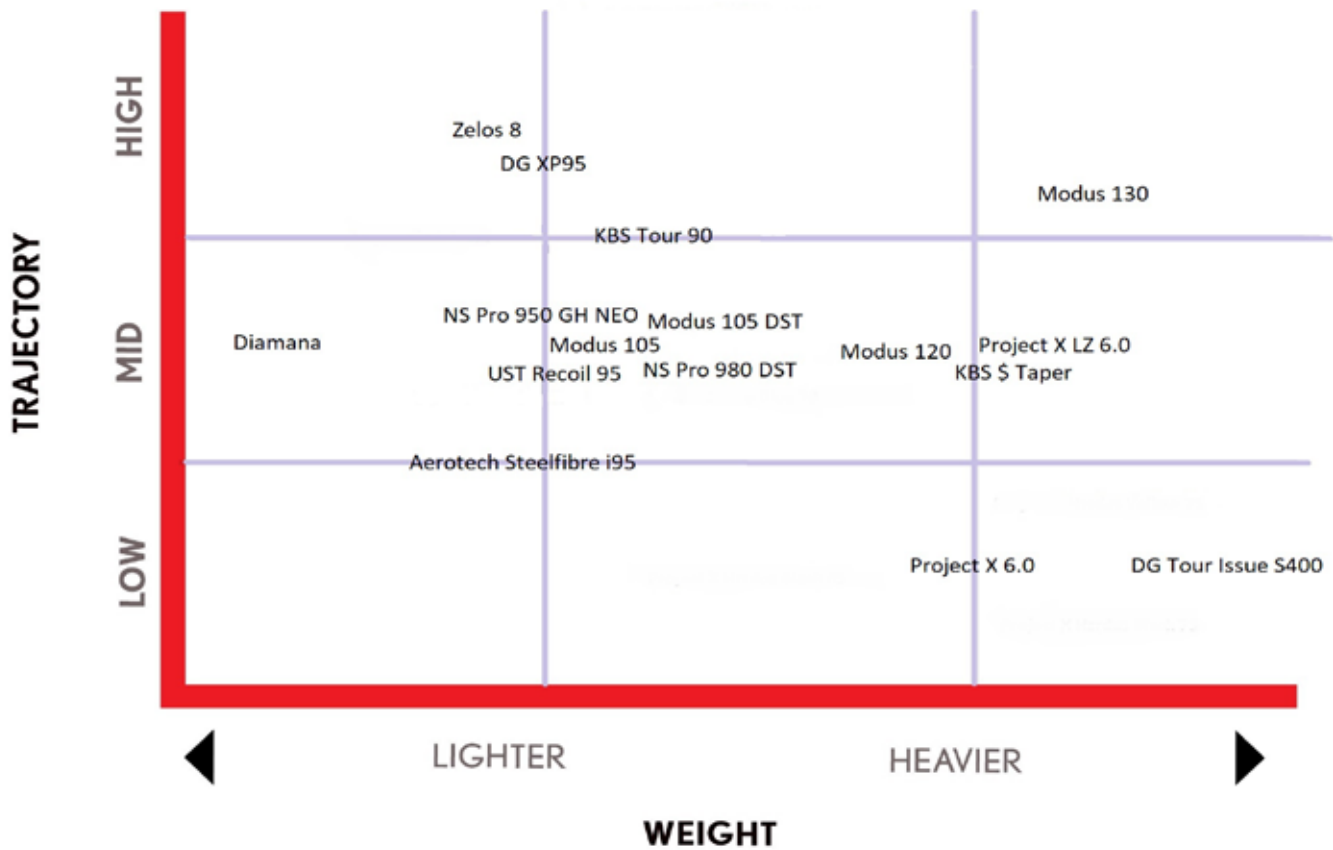

## GRIPS AVAILABLE AT NO UPCHARGE

| COMPANY                                       | SIZE     | WEIGHT (G) |
|---|----------|------------|
| Tour Velvet 360                               | Standard | 50         |
| Tour Velvet 58R                               | Standard | 51         |
| Tour Velvet 60R                               | Standard | 51         |
| Tour Velvet Midsize                           | Midsize  | 53.5       |
| Tour Velvet Jumbo                             | Jumbo    | 61         |
| Tour Velvet Ribbed 58R                        | Standard | 61         |
| Tour Velvet Full Cord 58R                     | Standard | 52         |
| Tour Velvet Full Cord 60R                     | Standard | 52         |
| New Decade Multi-Compound Black/Black         | Standard | 46         |
| New Decade Multi-Compound Black/White         | Standard | 46         |
| New Decade Multi-Compound Black/Blue          | Standard | 46         |
| New Decade Multi-Compound Black/Red           | Standard | 46         |
| New Decade Multi-Compound Black/Red Midsize   | Midsize  | 59         |
| New Decade Multi-Compound Black/Blue Midsize  | Midsize  | 59         |
| New Decade Multi-Compound Black/White Midsize | Midsize  | 59         |
| Multi-Compound MCC Plus 4 Blue                | Standard | 52         |
| Multi-Compound MCC Plus 4 Red                 | Standard | 52         |
| Multi-Compound MCC Plus 4 Grey                | Standard | 52         |
| Multi-Compound MCC Black/White Align          | Standard | 51         |

# SHAFT PERFORMANCE

## Utility Shaft Performance

(All Shafts Shown Are Stiff Flex)

## Iron Shaft Performance

(All Shafts Shown Are Stiff Flex)