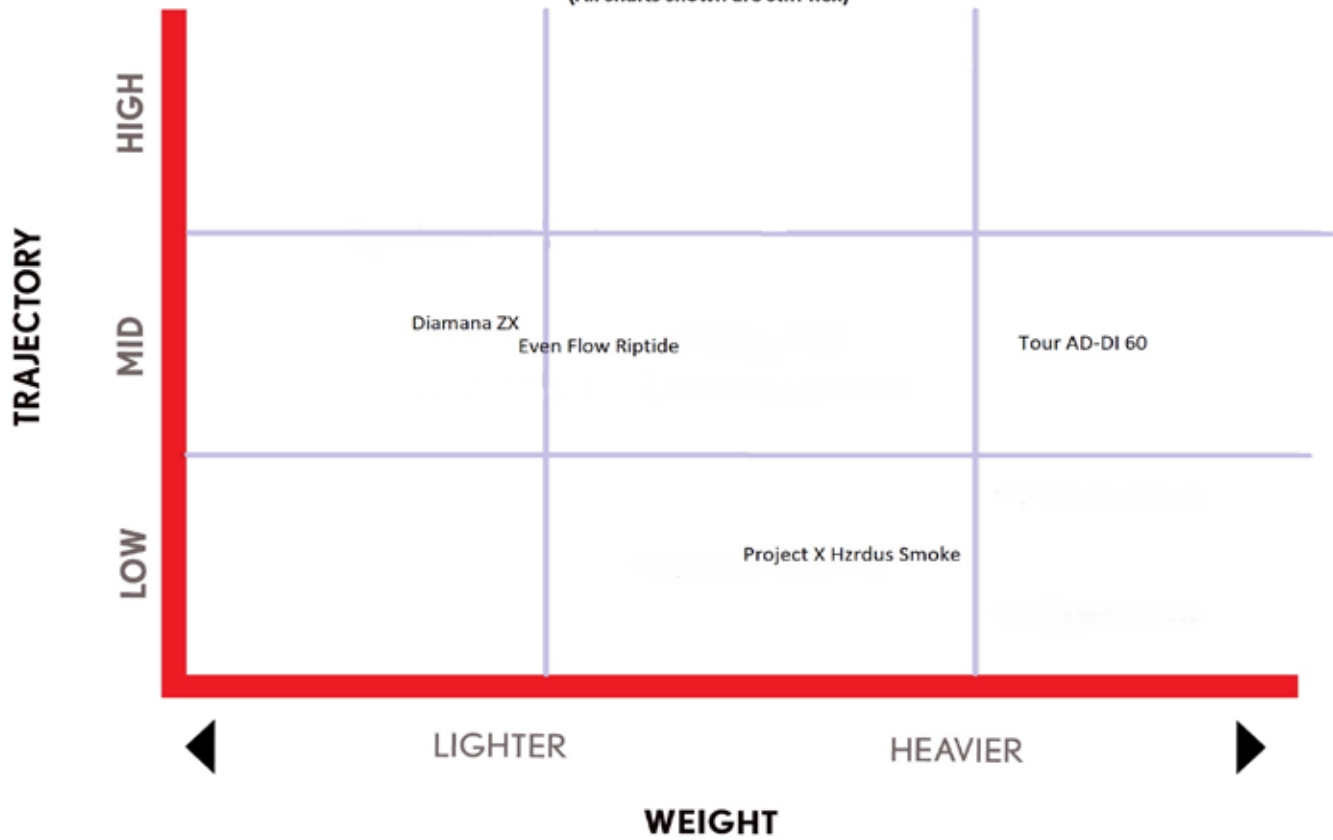

SHAFT PERFORMANCE

Wood Shaft Performance

(All shafts shown are stiff flex)